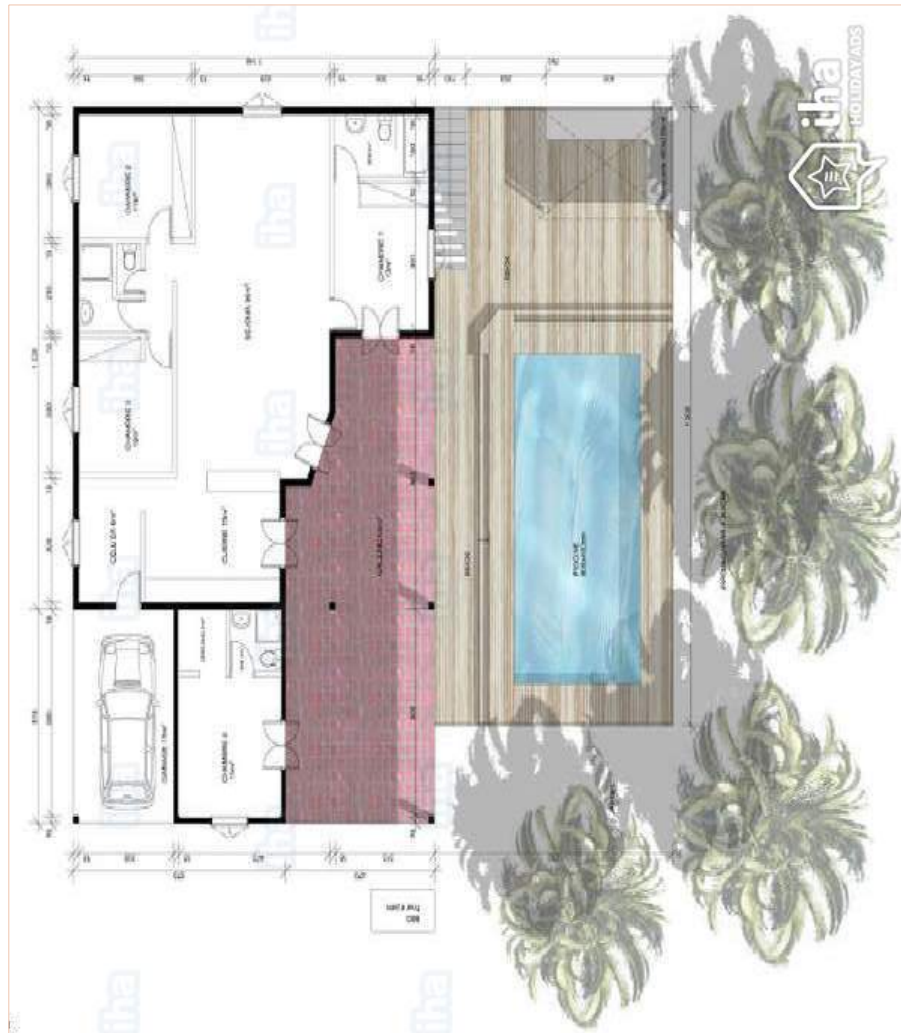

Floor plan

www.ph.ih.com