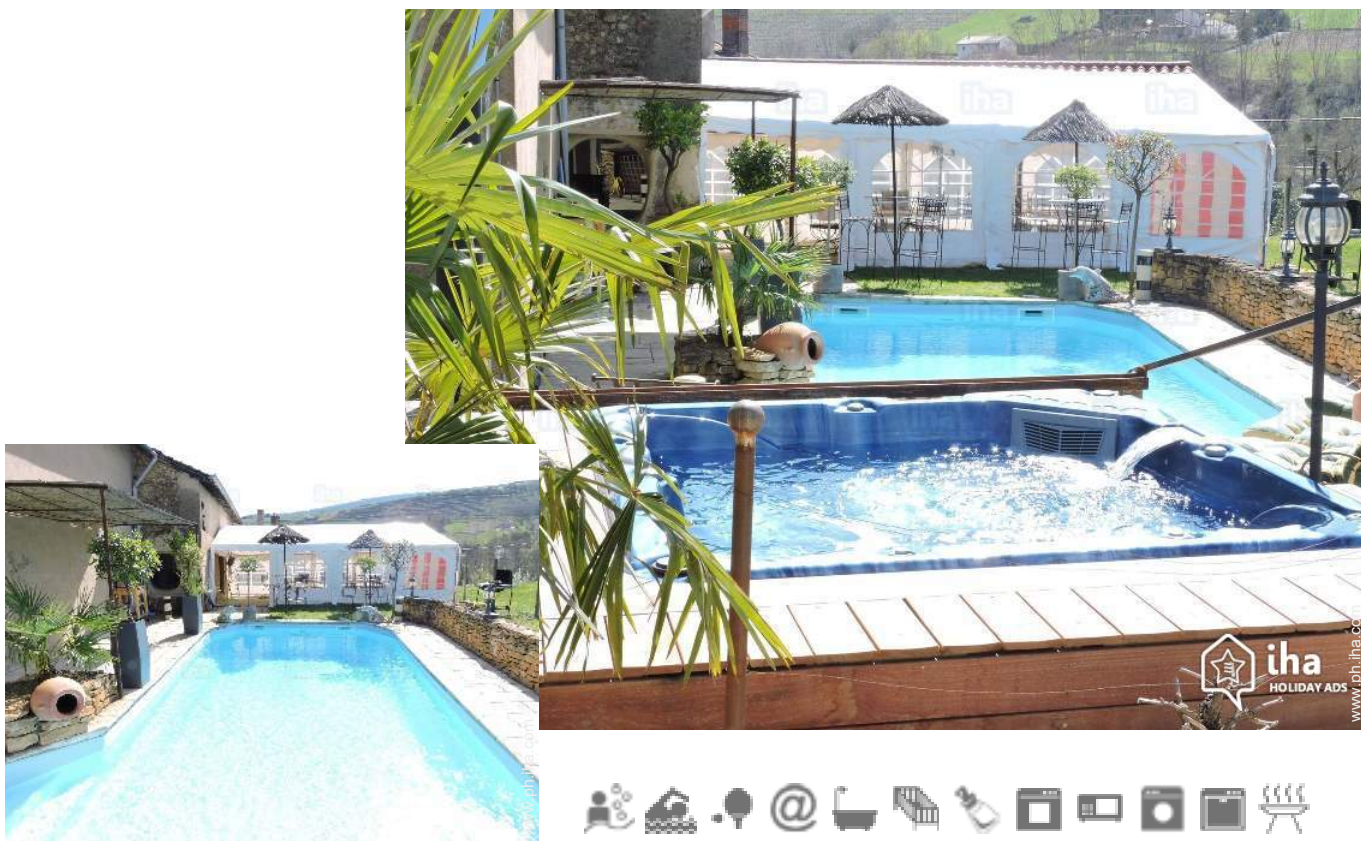

Charming vacation rental Létra "La Beaujolaise"

House rental with pool, sauna and Spa for your holidays, birthdays, baptisms, weddings, Bachelorette and Bachelor parties. Simply home of your events. Balls games, barbecue

pool view

illuminated

reception hall

Photo album - 2

Outside amenities

overall view

sauna

view over vineyard