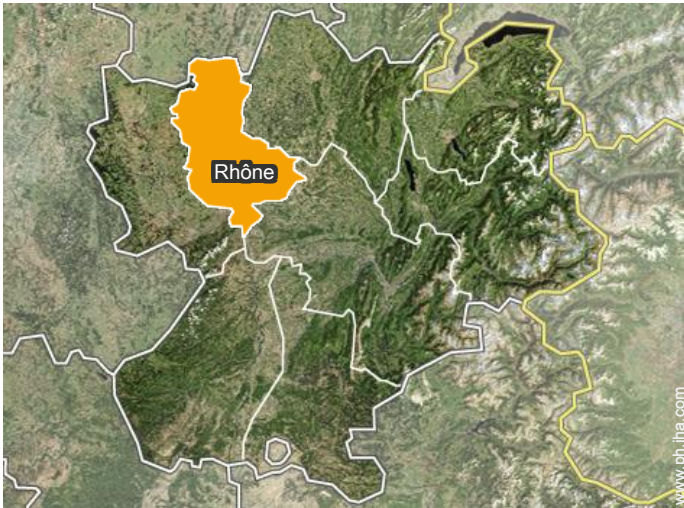

Location

Location & Access

" 35 minutes from Villefranche. Exit villefranche then direction Francisco Valley and 45 of Lyon. Exit Limonest then exit A89 mark Francisco - Francisco Valley "

GPS coordinates in degrees, minutes, seconds: Latitude 45°57'32"N - Longitude 4°31'27"E (Dwelling)

Address

→ Lieu dit les Verchères
69620 Létra

• Freeway (exit) A6

→ Limonest, Rhône, Rhône Alpes, France
→ Distance : 32km
→ Time : 40'

• Freeway (exit) A89

→ Pontcharra sur Turdine, Rhône, Rhône Alpes, France
→ Distance : 17km
→ Time : 20'

• Villefranche sur Saône : (25km)

• Lyon : (42km)

• Cublize : (26km)

Contact

Spoken languages