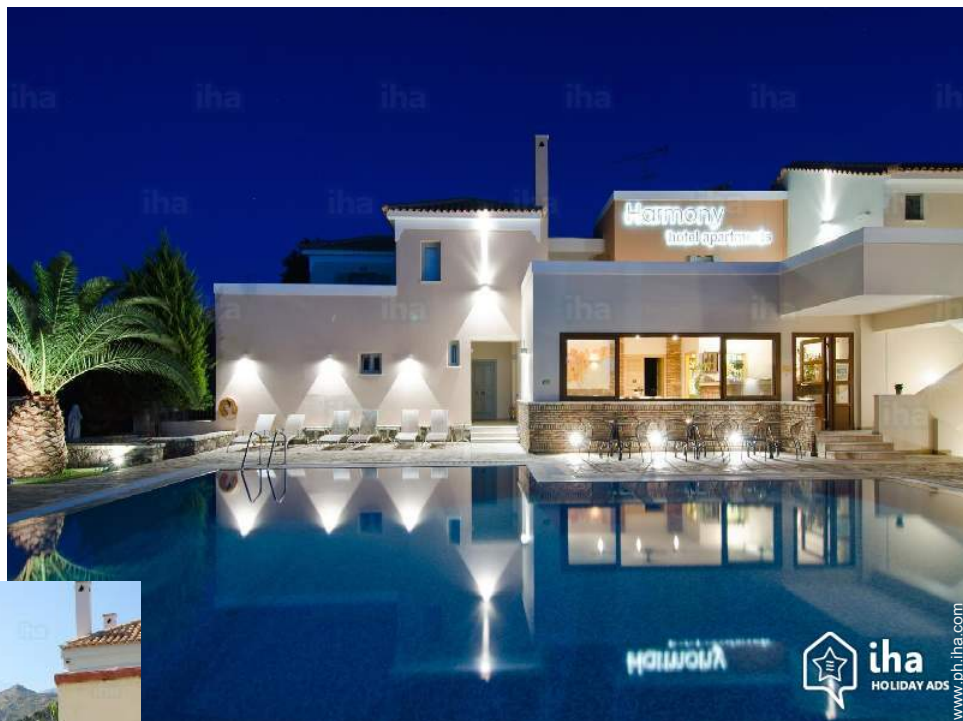

# Charming vacation rental Gulf of Corinth "Harmony"

**Charming Apartment** first floor, separate entrance, in(on) a(an) Apartment hotel

Setting : pleasant, suitable for a relaxing break

Capacity : **from 2 to 5 person(s)**