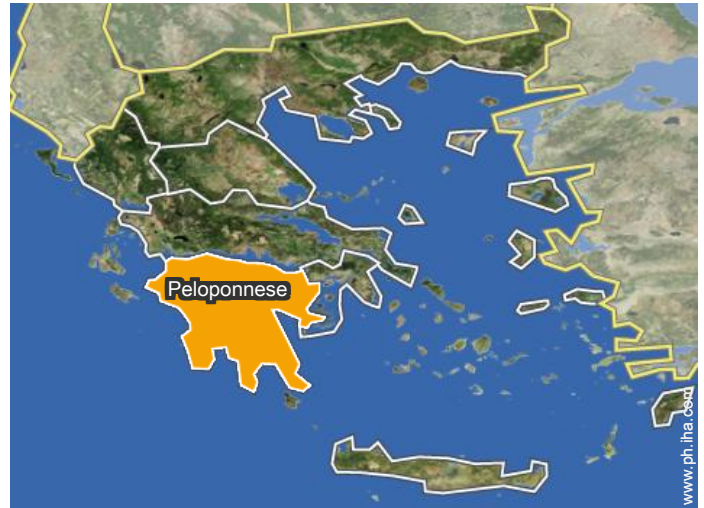

shingle beach

Surroundings

Location

Location & Access

GPS coordinates in degrees, minutes, seconds: Latitude 38°17'21"N - Longitude 22°1'28"E ([Dwelling](#))

Address

→ Apollonos Str. 12
251 00 Selianitika

• **Freeway (exit) Athen**