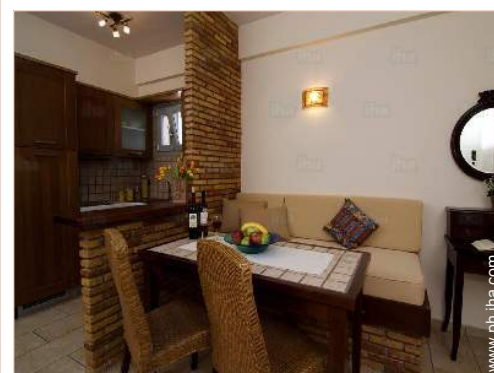

interior

interior

Charming vacation rental
Selianitika - Greece
"Harmony"

3

[Book now](#)

bedroom

Interior

- **Receive up to :**
from 3 to 5 person(s) (4 adults, 1 kids)
- **Liveable floor area :**
60m²
- **Interior layout :**
2 Room(s), 2 bedroom(s), sleeping den, 2 shower room, 2 toilets, sitting room, Kitchen Area, dining area, cosy nook, veranda
- **Sleeps - bed(s) :**
2 full bed(s), 1 sleeper sofa(s) 2 pers, 1 sleeper sofa(s) 1 pers, 1 baby cradle
- **Guest facilities :**
T.V., wifi, wardrobe, cupboard, Hanging wardrobe, fully air-conditioned, central heating, Drapes
- **Appliances :**
Crockery/flatware, kitchen utensils, electric coffee maker, electric stove, mini-oven, extractor hood, refridgerator, deep freeze