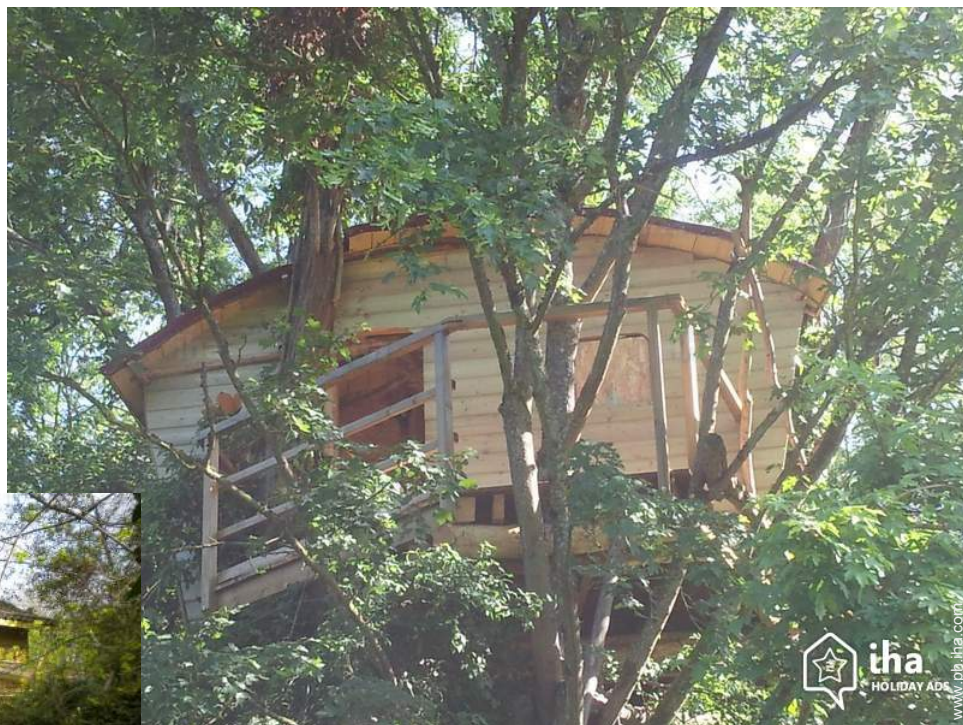

Charming vacation rental Brie "Thy-cabane"

Looking for unusual accommodation, we offer two cabins: a wooden floor hut and a cabin in the trees.

Charming Wooden Chalet, detached,
1 floor, separate entrance, in(on) a(an)
Private property

Charming Wooden Chalet, detached, 1 floor, separate entrance, in(on) a(an) Private property

- **Ideal for all age groups, family**
- **View** : unobscured, country side, garden/park, forest
- **Setting** : isolated

Exterior

- **Ground surface :**
5000m²
- **Outside accommodation :**
Terrace 16m²
- **Outside setting :**
Wooded park 5000m², ornamental lake, wells/spring
- **Outside amenities :**
BBQ, yard table(s), 4 yard seat(s)