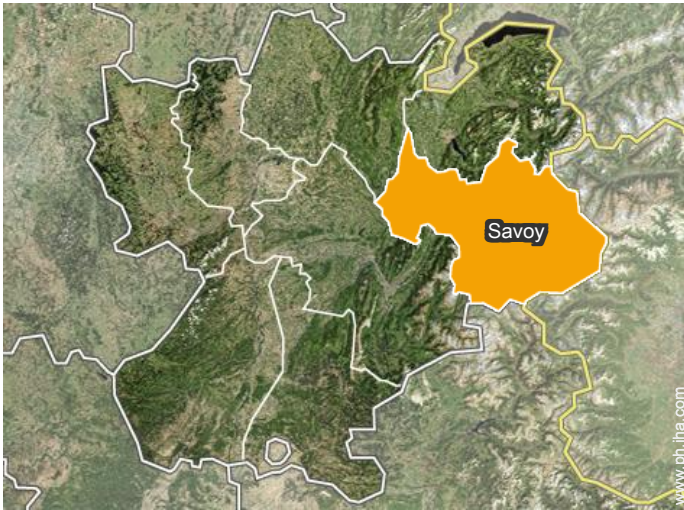

dining area

interior

General

Summer

south-westerly view

summer sports nearby

Location

Location & Access

GPS coordinates in degrees, minutes, seconds: Latitude 45°36'26"N - Longitude 6°46'45"E ([Dwelling](#))

Address

→ La Chenal
Montrigon
73700 Bourg Saint Maurice

• Railroad station Bourg Saint Maurice

→ Bourg Saint Maurice, Savoy, Rhône
Alpes, France
→ Time : 10'