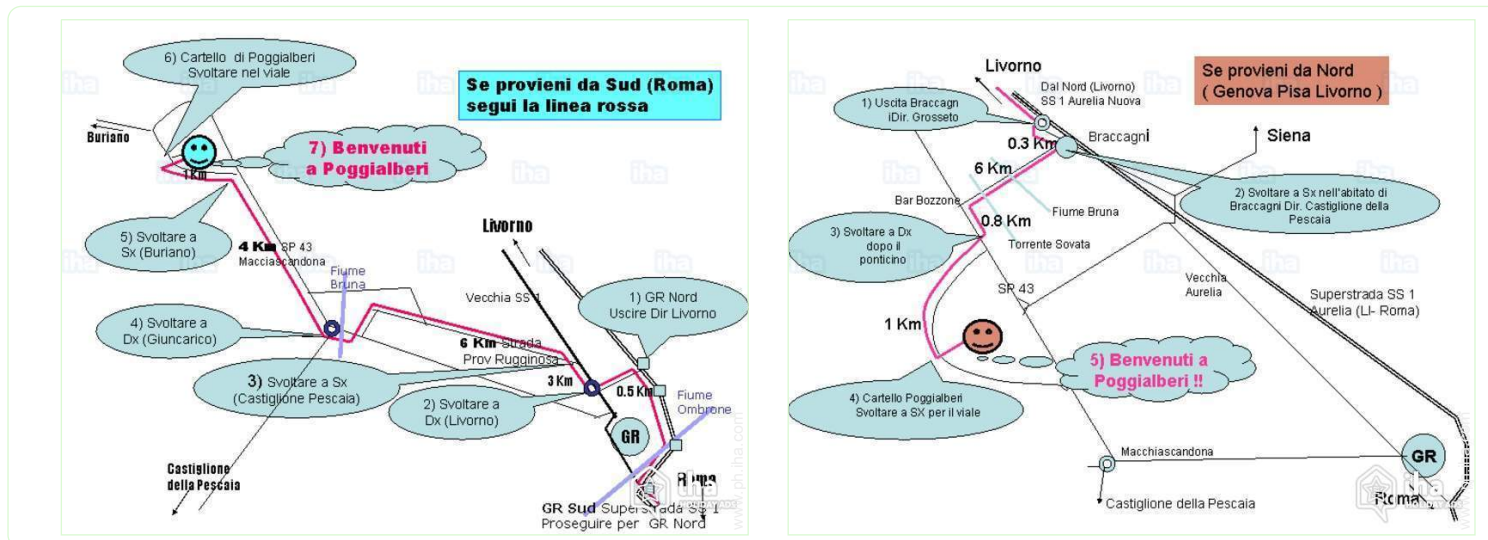

Photo album - 1

View from the property

Photo album - 2

Exterior facilities at guests disposal

Route map

Location & Access

GPS coordinates in degrees, minutes, seconds: Latitude 42° 50'33.69"N - Longitude 11°0'17.83"E (Dwelling)

Address

→ loc Fattoria Poggialberi snc
Grosseto
58043 Buriano

● **Railroad station Grosseto**

→ Grosseto, Grosseto Province, Tuscany, Italy
→ Distance : 13km

● **Airport Grosseto**

→ Grosseto, Grosseto Province, Tuscany, Italy
→ Distance : 17km

● **Freeway (exit) Grosseto Nord**

→ Grosseto, Grosseto Province, Tuscany, Italy
→ Distance : 17km

● Vetulonia : (3km)

● Florence : (145km)

● Siena : (70km)

Contact

Spoken languages

Location