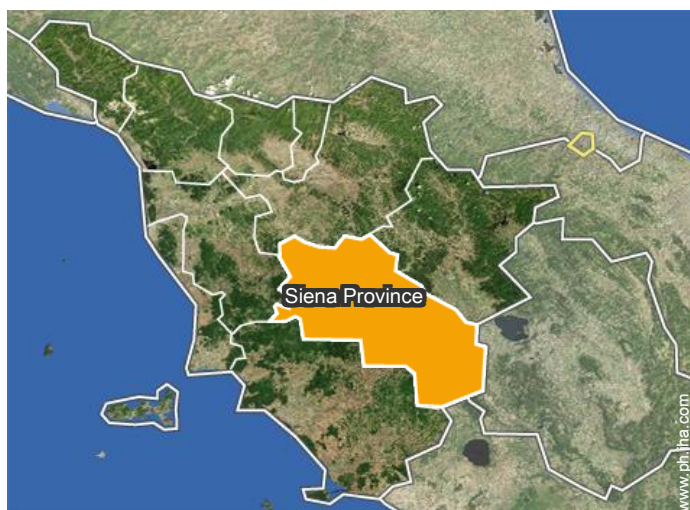

Photo album - 1

Round swimming pool

bus stop / bus station

### Location

### Location & Access

GPS coordinates in degrees, minutes, seconds: Latitude 43°8'40"N - Longitude 11°3'42"E ([Dwelling](#))