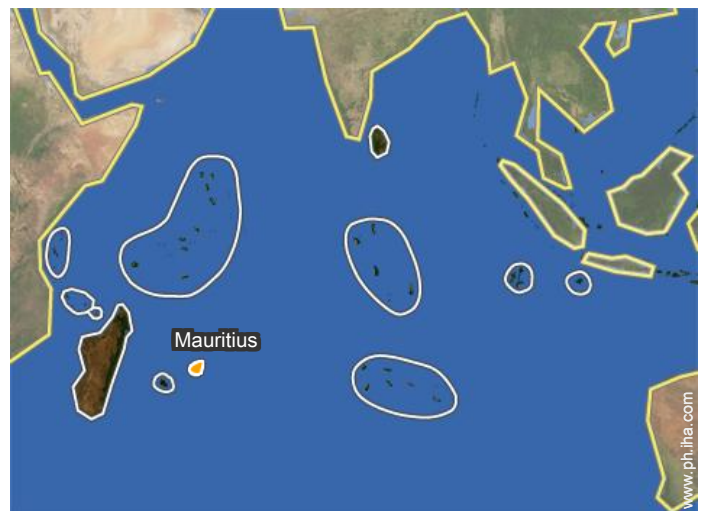

Surroundings

- **Locality :**

Sea/ocean 50m
Sandy beach 50m
18 hole golf course 3km
Waterfall 15km

- **Amenities :**

Village center <50m
Bus stop / bus station <50m
Bike/mountain bike hire 100m
Scooter/motorbike hire 100m
Car rental 100m
Scuba diving material hire 200m
Breadstore 200m
Local stores <50m
Supermarket 200m
Hairdressing salon 100m
Internet cafe 100m
Mail office 200m
Bank <50m
ATM <50m
Drugstore 200m
Doctor 200m
Hospital 7,5km
Dispensary 100m

→ Plaisance, Mauritius Island, Mauritius

→ Distance : 49km

→ Time : 1h

• Flic en Flac : (100m)

• Port Louis : (23km)

Contact

Spoken languages

Location

Gîte - Self Catering Mauritius Island - Mauritius "The Blue Ocean Bungalow"

[Book now](#)

Availability calendar - from : june 2019

June	Sa	Su	M	Tu	W	Th	F	Sa	Su	M	Tu	W	Th	F	Sa	Su	M	Tu	W	Th	F	Sa	Su	M	Tu	W	Th	F	Sa	Su
2019	1	2	3	4	5	6	7	8	9	10	11	12	13	14	15	16	17	18	19	20	21	22	23	24	25	26	27	28	29	30