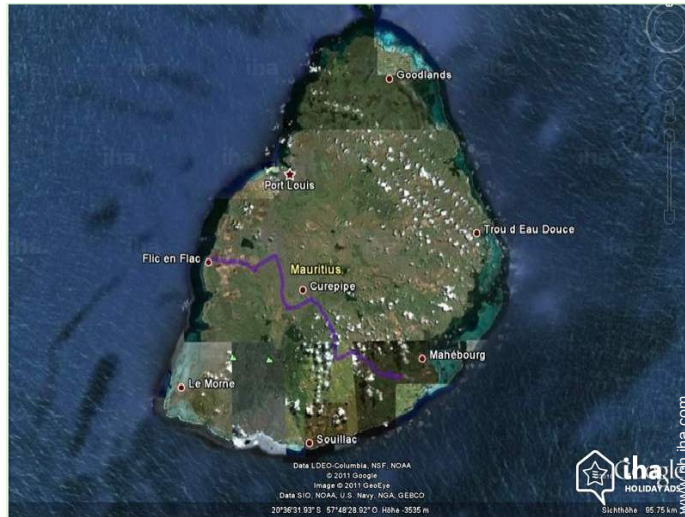

Surroundings

- **Locality :**

Sea/ocean 50m
Sandy beach 50m
18 hole golf course 3km
Waterfall 15km

- **Amenities :**

Village center <50m
Bus stop / bus station <50m
Bike/mountain bike hire 100m
Scooter/motorbike hire 100m
Car rental 100m
Scuba diving material hire 200m
Breadstore 200m
Local stores <50m
Supermarket 200m
Hairdressing salon 100m
Internet cafe 100m
Mail office 200m
Bank <50m
ATM <50m
Drugstore 200m
Doctor 200m
Hospital 7,5km
Dispensary 100m

Route map

Location & Access

GPS coordinates in degrees, minutes, seconds: Latitude 20° 16'35.88\"S - Longitude 57°22'16.1\"E ([Dwelling](#))

Address

→ Nenuphar Bungalow

• [Airport Sir Seewoosagur Ramgoolam](#)

→ Plaisance, Mauritius Island, Mauritius

→ Distance : 49km

→ Time : 1h

• Flic en Flac : (100m)

• Port Louis : (23km)

Contact

Spoken languages

Location