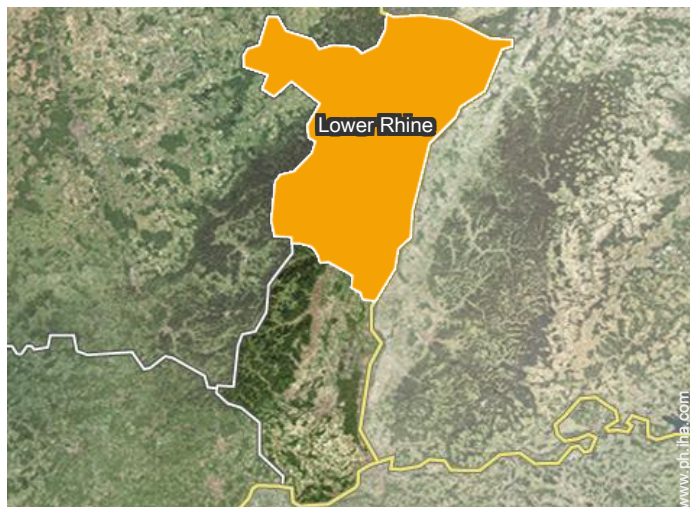

shower room

view of the village

view of the village

Winter

Fall

Location

Location & Access

GPS coordinates in degrees, minutes, seconds: Latitude 48°24'31"N - Longitude 7°28'24"E ([Dwelling](#))