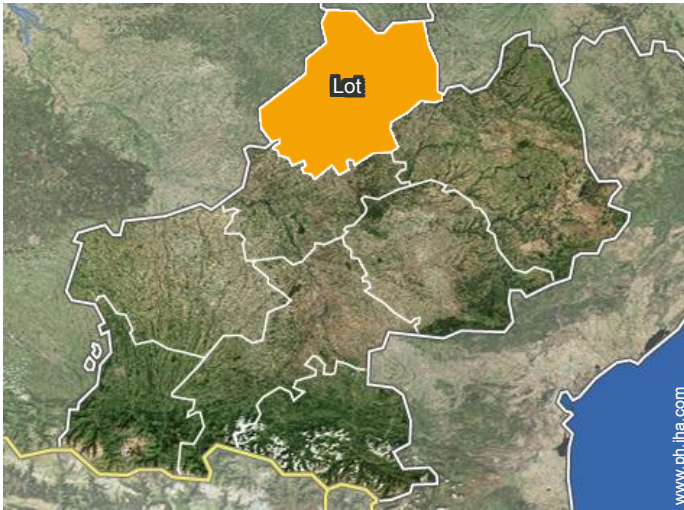

Location

Location & Access

GPS coordinates in degrees, minutes, seconds: Latitude 44°37'15"N - Longitude 1°50'58"E ([Dwelling](#))

Address

→ Domaine Laborde La Grange
46320 Grèzes (Lot)

• Railroad station Assier

→ Assier, Lot, Midi Pyrénées, France
→ Distance : 10km
→ Time : 15'

• Airport Brive Vallée de la Dordogne

→ Brive la Gaillarde, Corrèze, Limousin, France
→ Distance : 85km
→ Time : 1h30'

• Airport Toulouse Blagnac

→ Toulouse, Upper Garonne, Midi Pyrénées, France
→ Distance : 200km
→ Time : 2h30'

- Livernon : (4km)
- Assier : (5km)
- Figeac : (18km)

Contact

Spoken languages