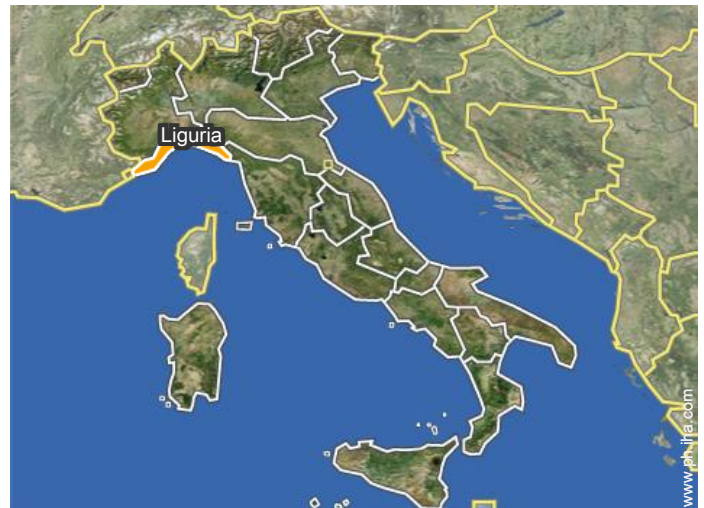

" The rental can be reached along a picturesque scenic drive on the green hills of the Gulf of Tigullio between Portofino and Sestri Levante. Possibility of trekking routes and any sport on and under water. "

Location

Location & Access

" Not far from the sea, between sea and land, open all year round. "

GPS coordinates in degrees, minutes, seconds: Latitude 44°21'33.12"N - Longitude 9°17'12.48"E (Dwelling)

Address