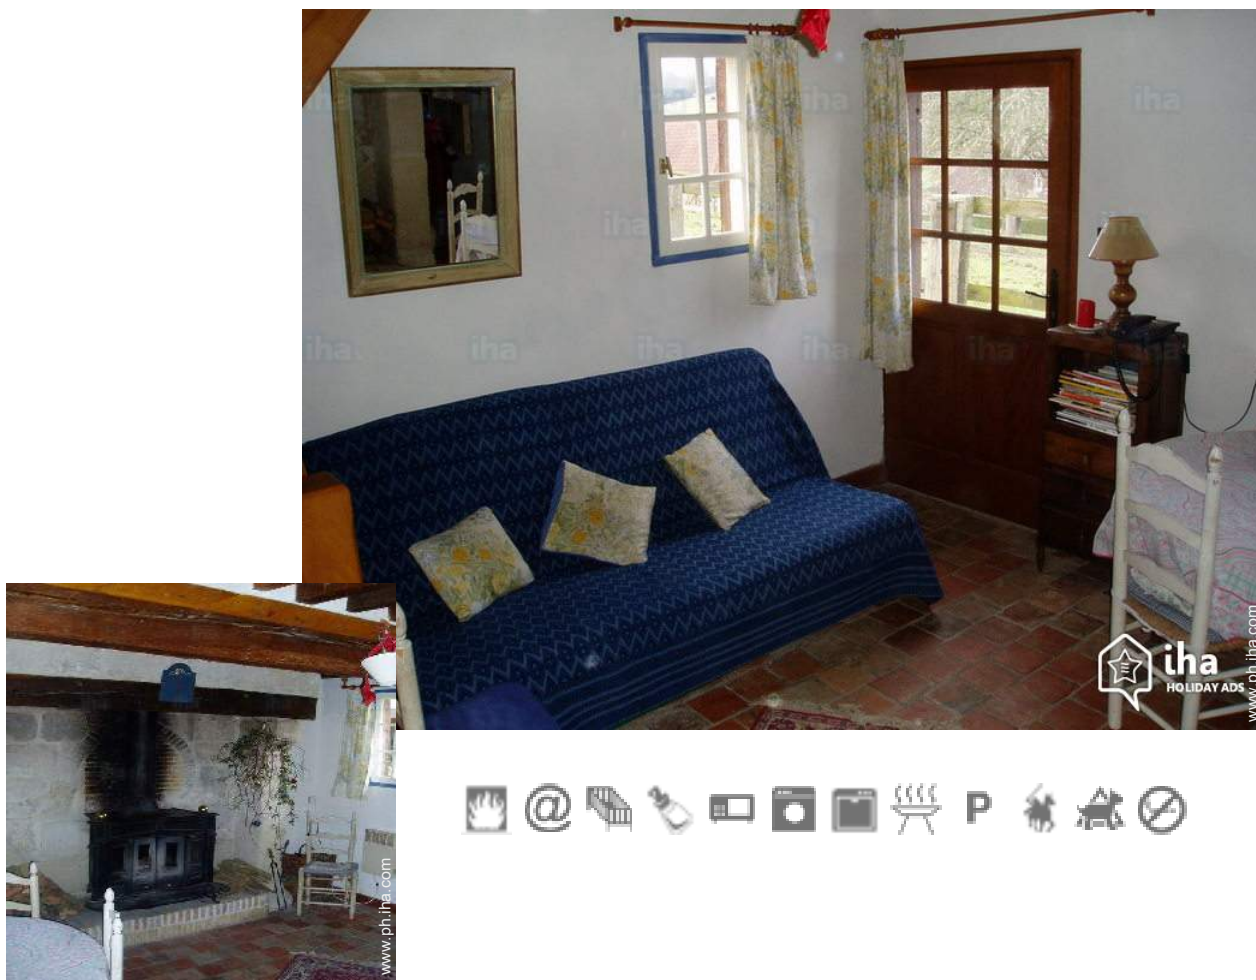

Gîte - Self Catering Lessard et le Chêne "HARAS DE LA ROUSSERIE"

Gîte - Self Catering - Country House, detached, 1 floor, separate entrance, in(on) a(an) Farm setting

Setting : peaceful, rural

Capacity : from 1 to 3 person(s)