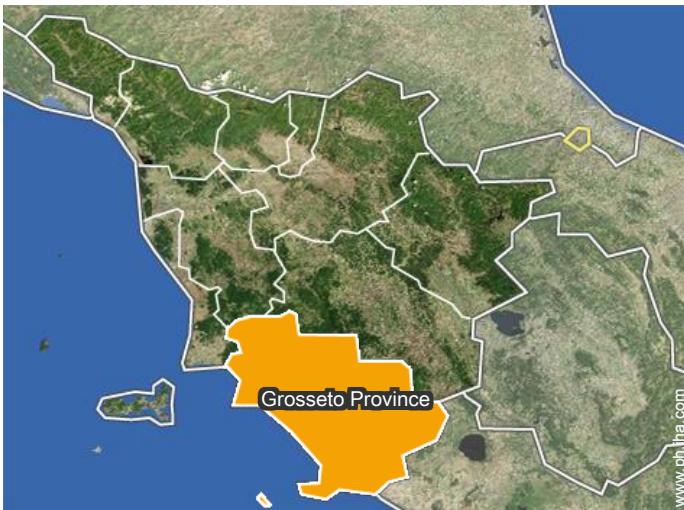

Surroundings

• Locality :

Sandy beach 25km
Windsurfing spots 30km
Watersports centre 30km
Lake 15km
Forest <50m

• Amenities :

Downtown 10km
Bus stop / bus station 10km
Bike/mountain bike hire 10km
Scuba diving material hire 30km
Breadstore 10km
Local stores 10km
Supermarket 10km
Mail office 10km
Bank 10km
Drugstore 10km
Hospital 15km

kitchen

living room

Location

Location & Access

GPS coordinates in degrees, minutes, seconds: Latitude 43°5'5"N - Longitude 10°49'10"E ([Dwelling](#))

Address

→ località Montebamboli 32
58024 Massa Marittima

• Freeway (exit) Aurelia

→ Piombino, Livorno Province, Tuscany, Italy

→ Distance : 30km

→ Time : 45'

• Airport Pisa Galileo Galilei

→ Pisa, Pisa Province, Tuscany, Italy

→ Distance : 120km

→ Time : 1h30'