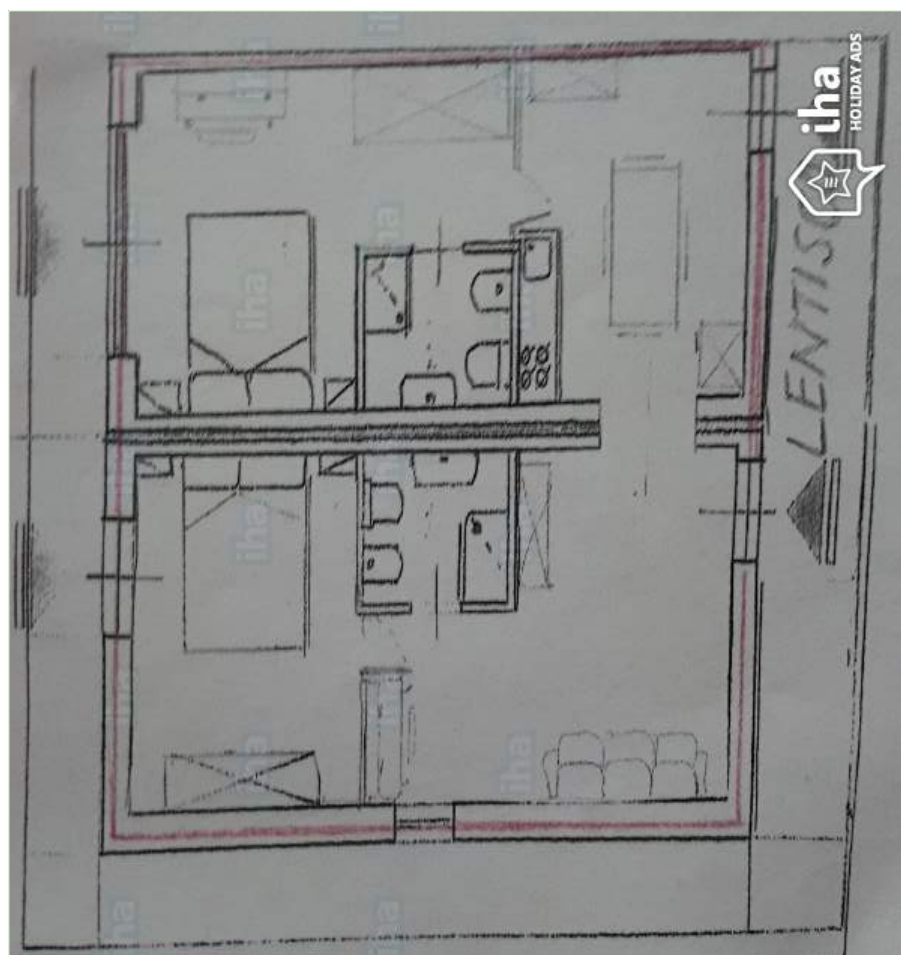

kitchen

Interior

- **Receive up to :**
from 1 to 6 person(s)
- **Interior layout :**
2 bedroom(s), 2 bathroom, 2 shower room, 2 toilets, living room 9m², separate kitchen, reception hall, patio
- **Sleeps - bed(s) :**
2 full bed(s), 1 sleeper sofa(s) 2 pers, 1 possible extra bed(s)
- **Guest facilities :**
Wifi, wardrobe, hair dryer, fly screens, mobile cool air fan, Drapes, Double glazed
- **Appliances :**
Crockery/flatware, kitchen utensils, cafetiere, electric kettle, toaster, gaz stove, micro-wave oven, reffridgerator, deep freeze

Floor plan

Photo album - 1

Spring

the property

gaz BBQ

Photo album - 2

view from the garden/park

bedroom