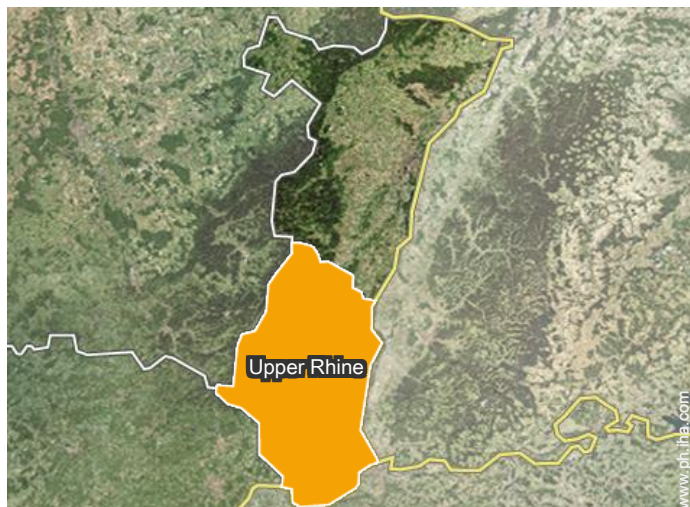

Winter

Location

Location & Access

GPS coordinates in degrees, minutes, seconds: Latitude 48°6'27"N - Longitude 7°8'21"E ([Dwelling](#))

Address

→ 217, Noirgoutte
68370 Orbey

• Freeway (exit) COLMAR

→ Colmar, Upper Rhine, Alsace, France

→ Distance : 20km

→ Time : 45'

- Kaisersberg : (15km)
- Ammerschwihr : (17km)
- Riquewihr : (20km)

Contact

Spoken languages

Gîte - Self Catering
Orbey - France
"NOIRGOUTTE"

[Book now](#)

Availability calendar - from : november 2018