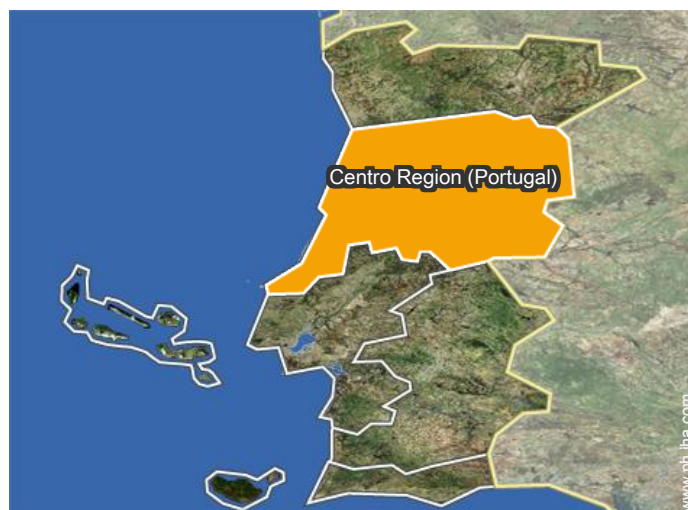

## Location

### • Airport Porto Francisco Sá Carneiro

→ Porto, Porto District, Norte Region  
(Portugal), Portugal  
→ Distance : 160km

- Seia : (10km)
- Viseu : (30km)
- Coimbra : (95km)