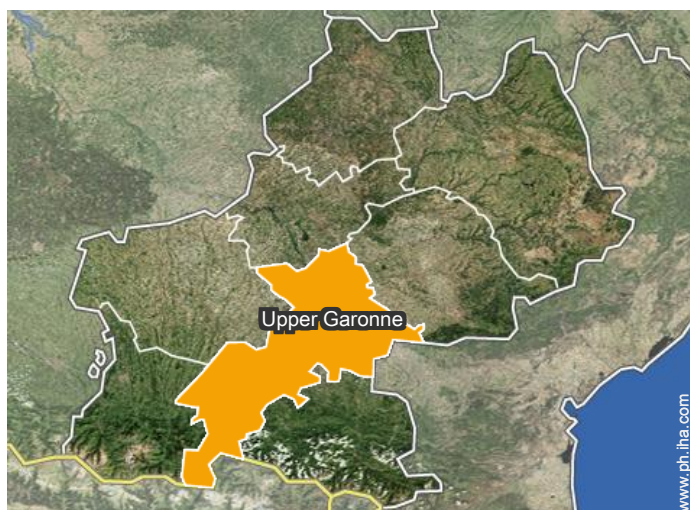

View

easterly view

Surroundings

northerly view

## Location

## Location & Access

" The chalet is located 11 kilometres from Bagnères de Luchon, 80 km from Tarbes, 120 km from Pau, 140 km from Toulouse. Motorway A64 Pau - Toulouse 40 km from the cottage "

GPS coordinates in degrees, minutes, seconds: Latitude 42°48'45"N - Longitude 0°29'3"E ([Dwelling](#))

#### • Freeway (exit) A64

→ Lannemezan, Upper Pyrenees, Midi  
Pyrénées, France  
→ Distance : 40km