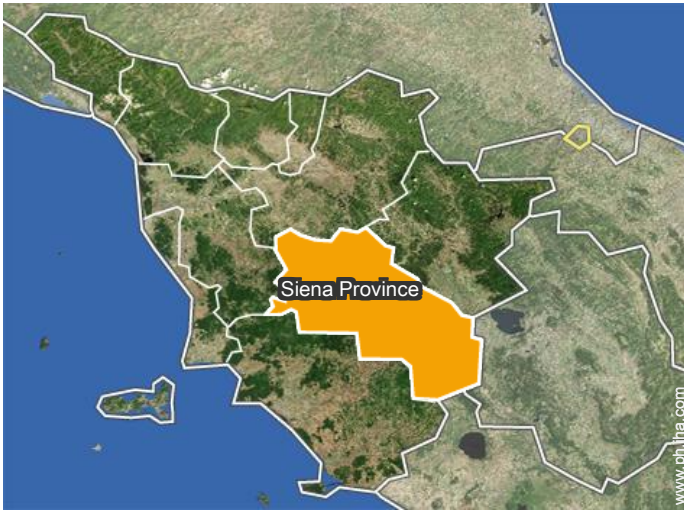

Address

→ strada della magione 7
53010 Quercegrossa

• Freeway (exit) A 1

→ Siena, Siena Province, Tuscany, Italy
→ Distance : 55km
→ Time : 50'

• Airport Pisa Galileo Galilei

→ Pisa, Pisa Province, Tuscany, Italy
→ Distance : 150km
→ Time : 2h

• Railroad station Badesse

→ Badesse, Siena Province, Tuscany, Italy
→ Distance : 5km
→ Time : 15'

• Monteriggioni : (10km)

• Greve in Chianti : (20km)

• Monte San Savino : (34km)

Contact

Spoken languages

Location