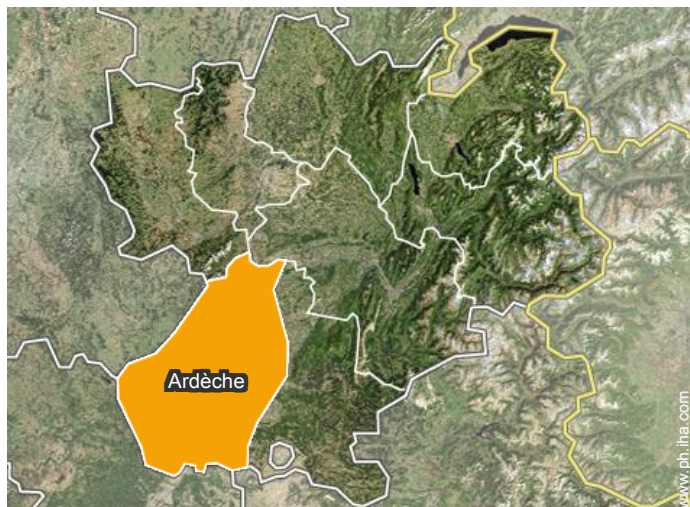

Location

Location & Access

GPS coordinates in degrees, minutes, seconds: Latitude 44°58'11"N - Longitude 4°37'24"E ([Dwelling](#))

Address

→ Hameau de Chamblard
07270 Saint Barthélemy Grozon

• Freeway (exit) A7

→ Valence, Drôme, Rhône Alpes, France

→ Distance : 40km

→ Time : 1h

• Valence : (40km)

• Lamastre : (10km)

Contact

Spoken languages