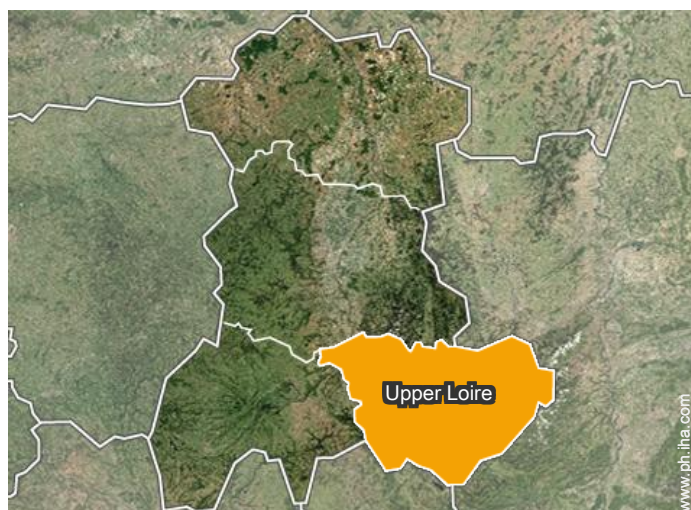

master bedroom

small bedroom

separate kitchen

suite

Location

Location & Access

GPS coordinates in degrees, minutes, seconds: Latitude 45°20'15"N - Longitude 3°54'15"E ([Dwelling](#))

Address