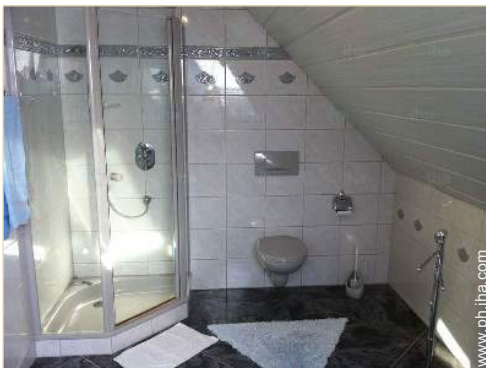

Luxury vacation rental

Luxury House, detached, 1 floor in(on) a (an) Luxury Property

- View : panoramic, country side, garden/park, farmland, Vineyards, forest
- Setting : suitable for a relaxing break, grape region

Assets

- Parking :
  Parking uncovered : off road.

Surroundings & location

Countryside

Spa

Leisure

- Leisure activities less than 12 miles :

Bathing, golf, tennis, pathway/broadwalk, hiking, mini-golf, go-karting, ten-pin bowling, volleyball

Surroundings

bathroom