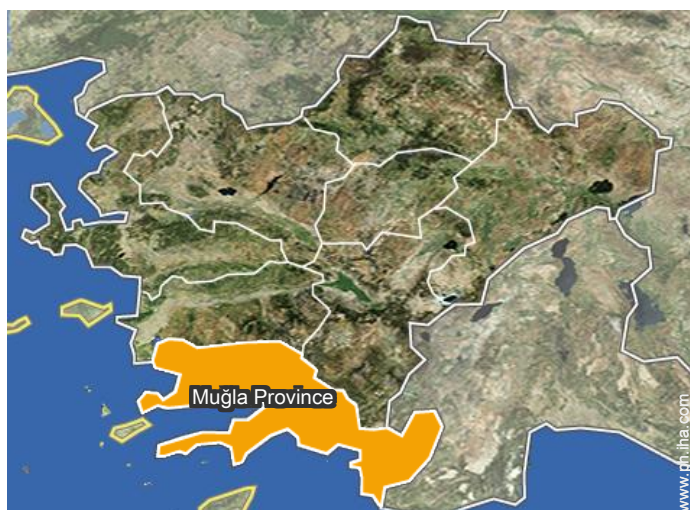

Location

Location & Access

GPS coordinates in degrees, minutes, seconds: Latitude 36°43'50"N - Longitude 29°13'56"E (Dwelling)

Address

→ uzumlu

• Sea port Fethiye

→ Fethiye, Muğla Province, Aegean Region, Turkey

→ Distance : 15km

→ Time : 15'

• Airport Dalaman

→ Dalaman, Muğla Province, Aegean Region, Turkey

→ Distance : 50km

→ Time : 1h

• Airport Antalya

→ Antalya, Antalya Province, Mediterranean Region, Turkey

→ Distance : 180km

→ Time : 2h45'

- Üzümlü : (300m)
- Fethiye : (15km)
- Ölüdeniz : (18km)

Contact

Spoken languages