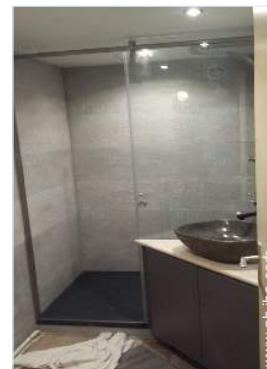

bathroom

Services

- **washing :**

Comforter(s), Pillows

- **Single family home :**

Cleaning (1 X / per week)

For your guidance

- **For your guidance**

Kids welcome

No pet allowed

Non smoking rental, cell phone network coverage

Water : hot/cold

Local voltage supply : 220V / 60Hz

Electricity supply : mains