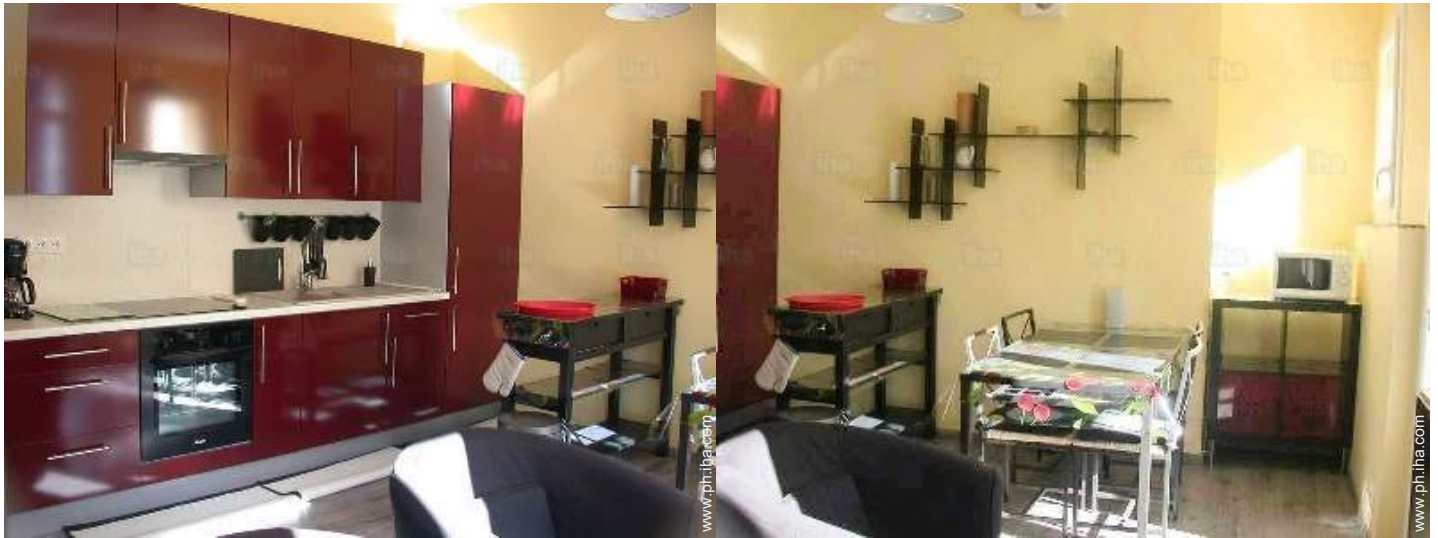

Photo album - 1