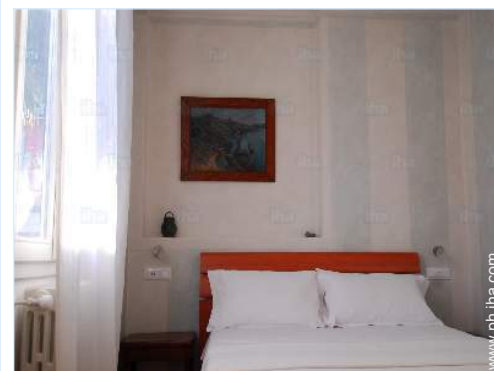

bedroom

bedroom

Interior

- **Receive up to :**
from 1 to 4 person(s) (4 adults)
- **Liveable floor area :**
40m²
- **Interior layout :**
2 Room(s), 1 bedroom(s), 1 shower room, living room 17m², separate kitchen
- **Sleeps - bed(s) :**
1 queen-size bed(s), 1 sleeper sofa(s) 2 pers, 1 baby cradle
- **Guest facilities :**
T.V., hi-fi system, book collection, t.v points, wifi, wardrobe, Hanging wardrobe, hair dryer, ceiling paddle fan, central heating, Drapes, Double glazed, remote controlled gates
- **Appliances :**
Crockery/flatware, kitchen utensils, cafetiere, electric espresso coffee maker, toaster, gaz stove, mini-oven, micro-wave oven, extractor hood, refridgerator, vacuum cleaner, iron