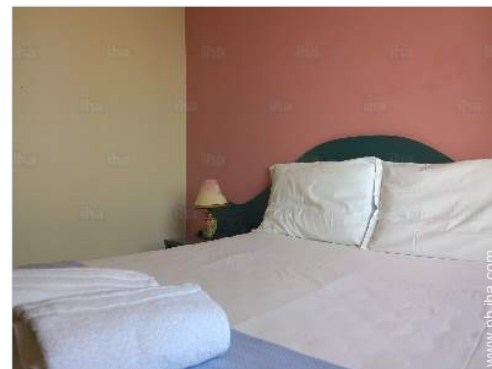

Exterior

- **Ground surface :**
  2 ha
- **Outside accommodation :**
  Terrace 45m², covered terrace 25m², roof terrace 30m², balcony 10m²
- **Outside setting :**
  Yard > 1000m², ornamental lake
- **Outside amenities :**
  Gaz BBQ, yard table(s), yard seat(s), parasol, 15 sun recliner(s), outside shower facilities

Services

- **washing :**
  Sheets (1 X / per week), Towels (1 X / per week), Comforter(s), Pillows
- **Single family home :**
  Cleaning on departure, Yard/swimming pool maintenance, Caretaker/concierge, Parking

For your guidance

- **For your guidance**
  Kids welcome
  Pets accepted under certain conditions (ask the owner)
  Non smoking rental, cell phone network coverage
  Water : hot/cold
  Local voltage supply : 220-240V / 50Hz
  Electricity supply : mains
- **Handicapped people welcome**
  Wheelchair access