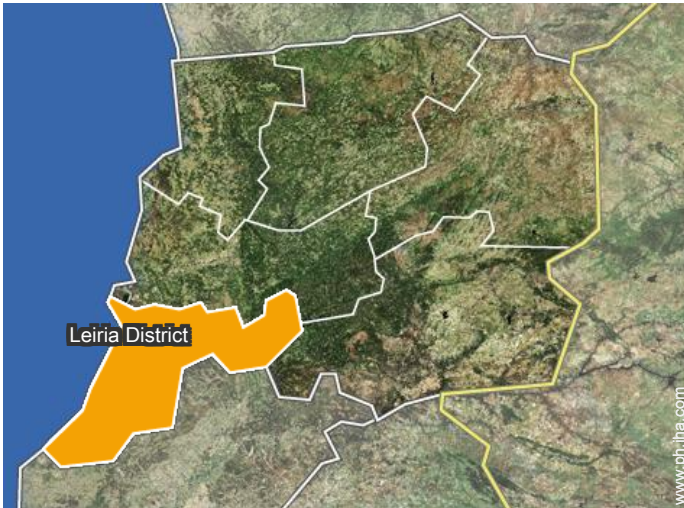

shower room

summer living area

Location

Location & Access

GPS coordinates in degrees, minutes, seconds: Latitude 39°53'43"N - Longitude 8° 23'39"W ([Dwelling](#))

Address

→ Serra do Mouro
3240 Chão de Couce

● Freeway (exit) A13

→ Almofala de Baixo, Leiria District, Centro Region (Portugal), Portugal

→ Distance : 3km

→ Time : 10'

- Ansião : (7,5km)
- Figueiró dos Vinhos : (13km)
- Avelar : (7,5km)

Contact

Spoken languages