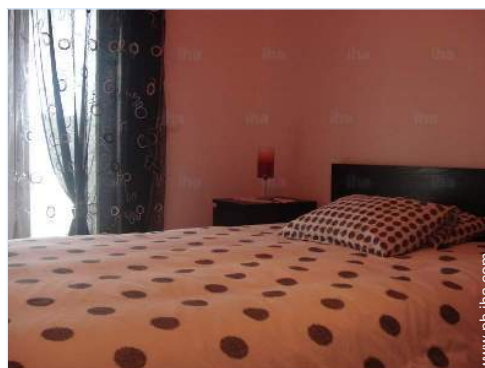

master bedroom