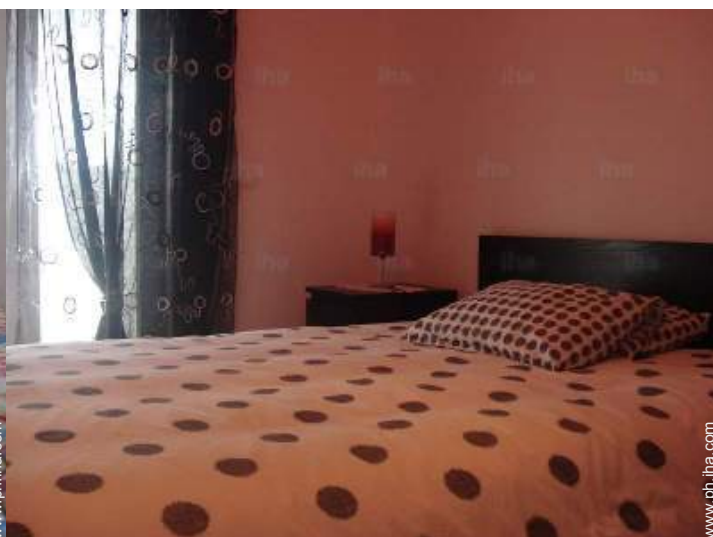

master bedroom