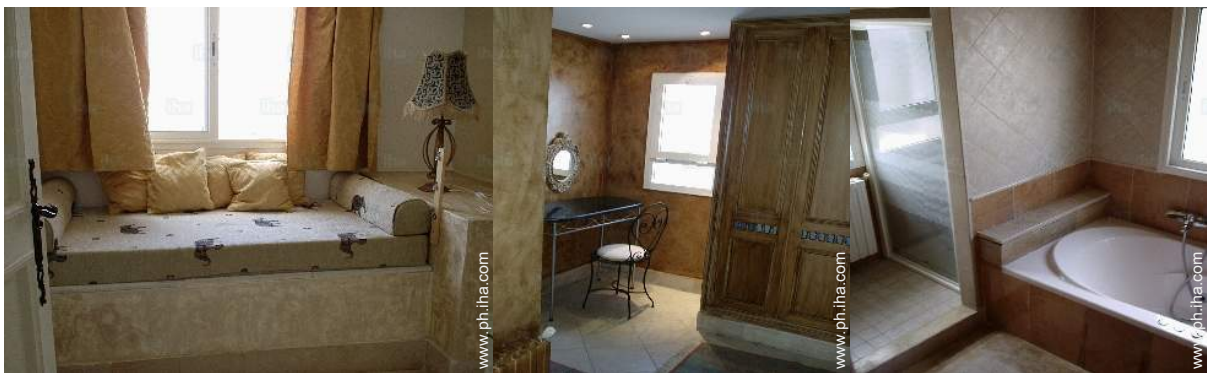

Photo album - 3