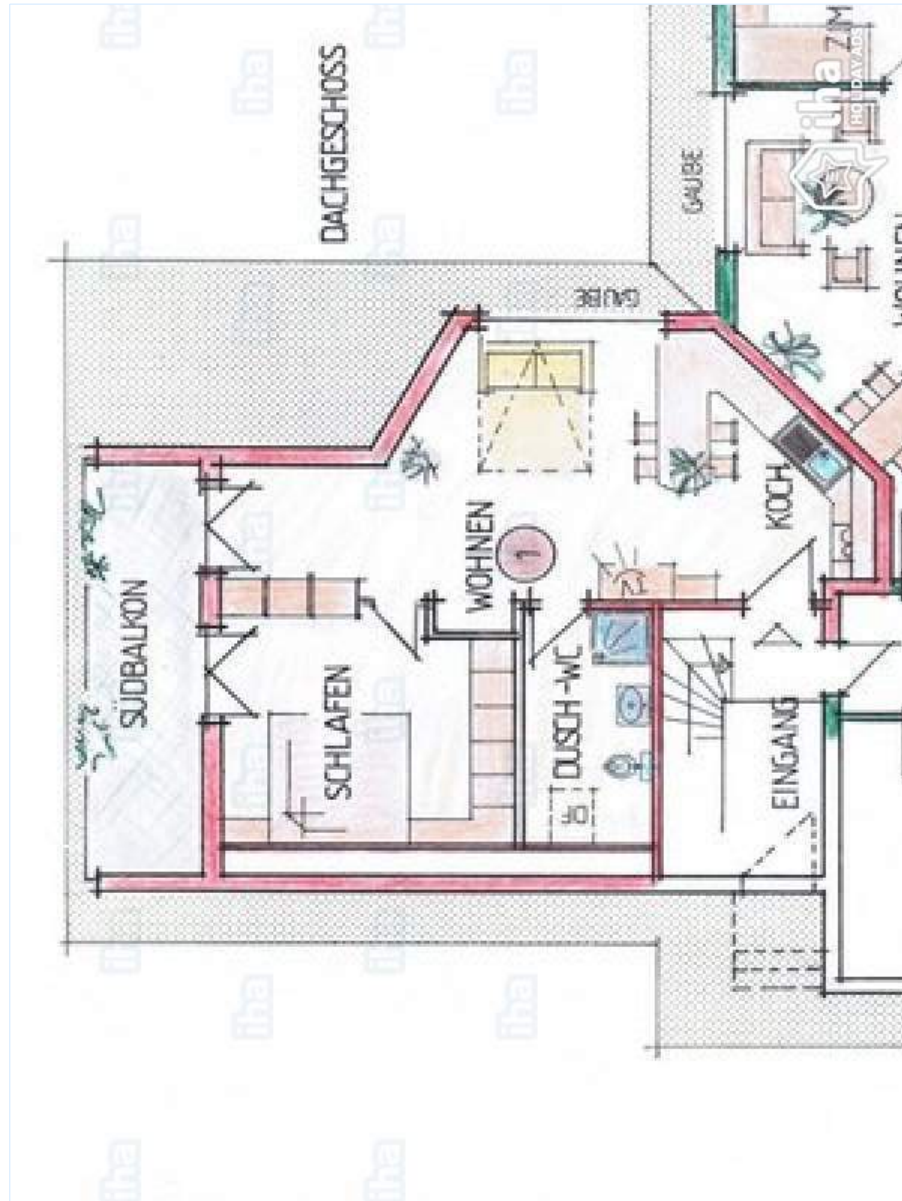

Floor plan

www.ph.ihh.com