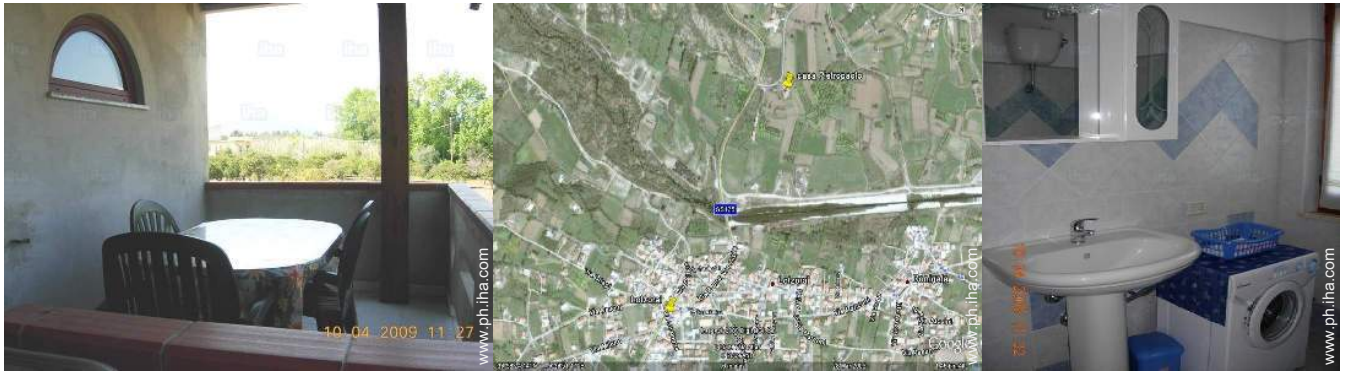

Photo album - 2

overall view