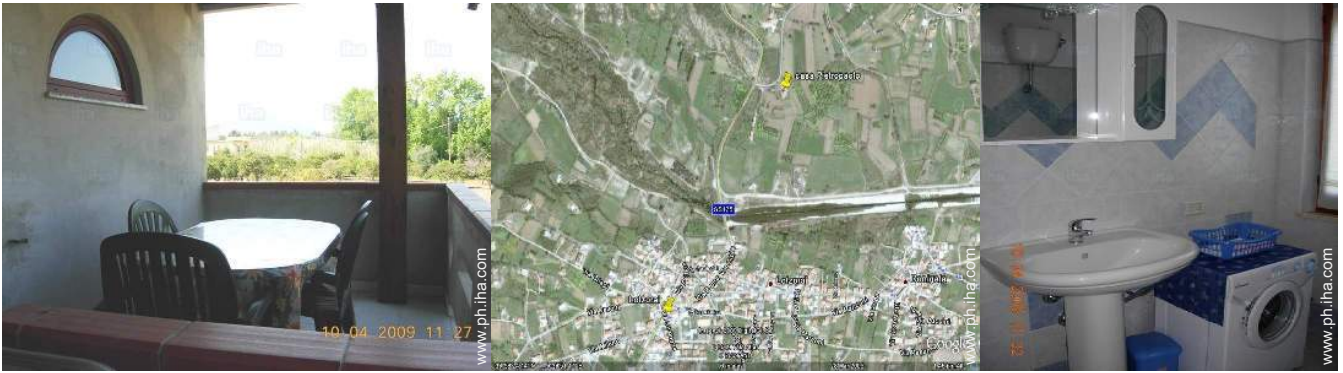

Photo album - 2

overall view