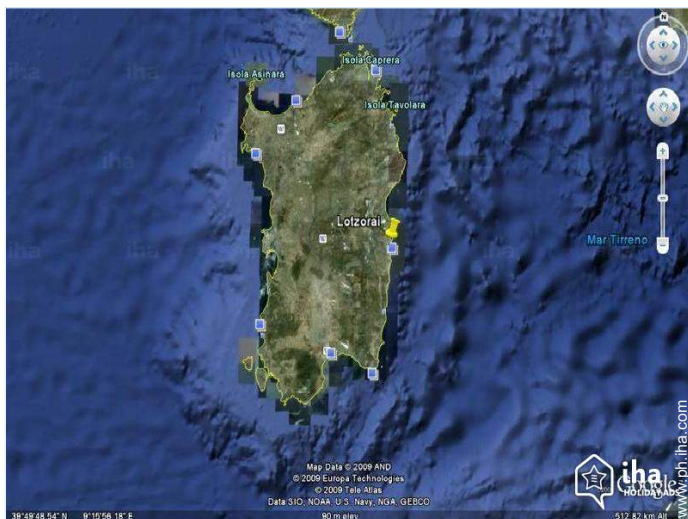

Photo album - 1

Photo album - 2

overall view

## Route map

## Location & Access

GPS coordinates in degrees, minutes, seconds: Latitude 39° 58'33.27"N - Longitude 9°39'57.93"E (Dwelling)

#### • Sea port Tortoli Arbatax

→ Tortoli, Ogliastra Province, Sardinia, Italy  
→ Distance : 10km  
→ Time : 10'

- Lotzorai : (1km)
- Tortoli : (7,5km)
- Baunei : (7,5km)