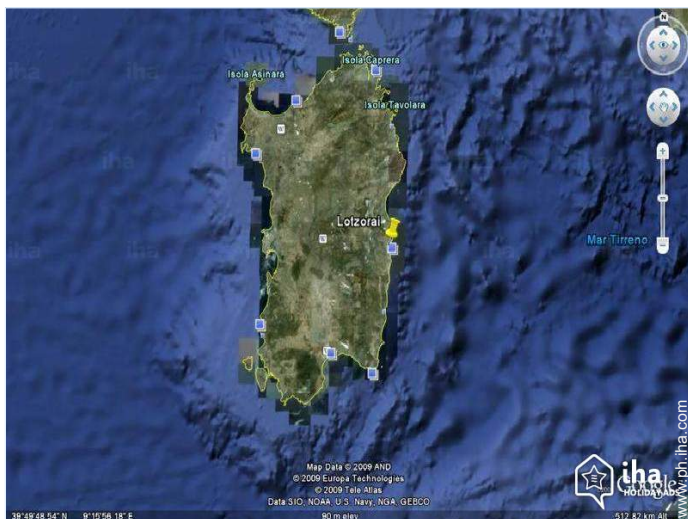

Photo album - 1

Photo album - 2

overall view

### Route map

### Location & Access

GPS coordinates in degrees, minutes, seconds: Latitude 39° 58'33.27"N - Longitude 9°39'57.93"E (Dwelling)

#### • Sea port Tortoli Arbatax

→ Tortoli, Ogliastra Province, Sardinia, Italy  
→ Distance : 10km  
→ Time : 10'

- Lotzorai : (1km)
- Tortoli : (7,5km)
- Baunei : (7,5km)