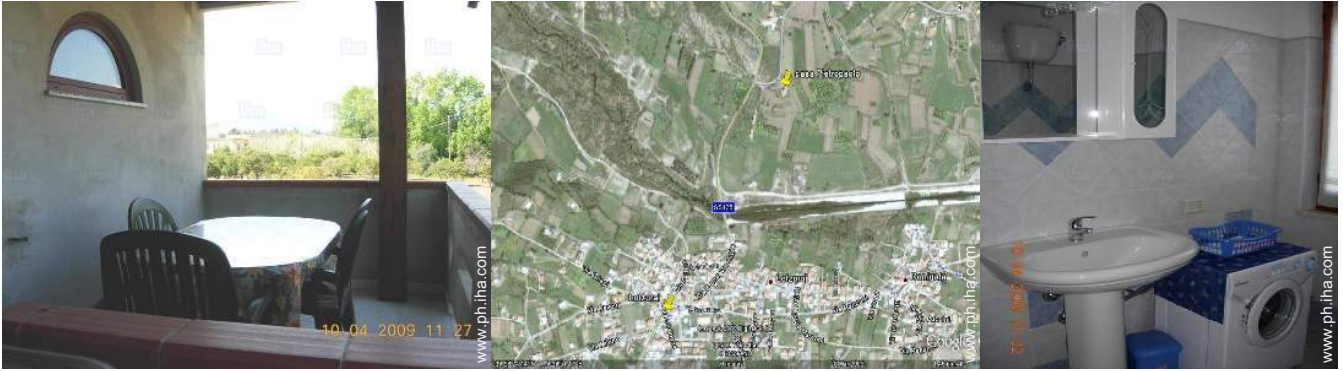

Photo album - 2

overall view