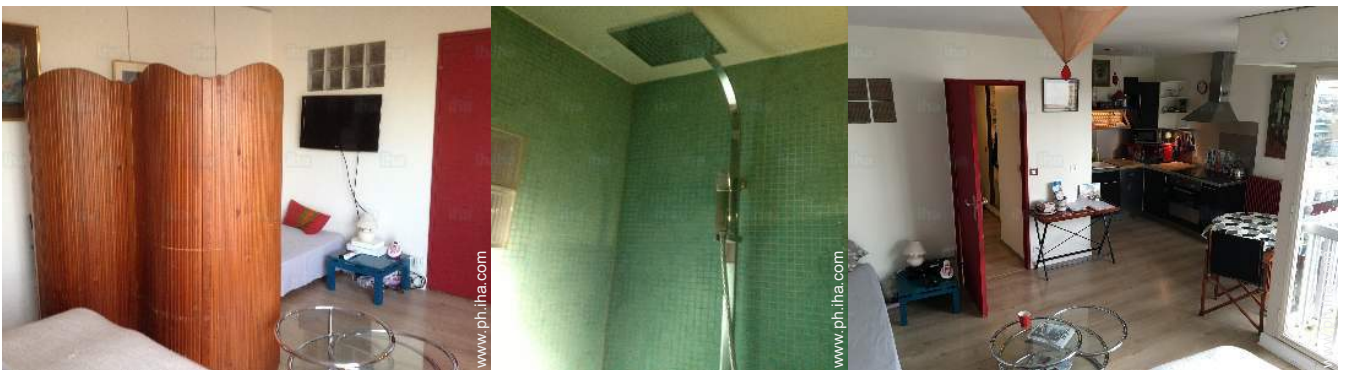

Photo album - 2