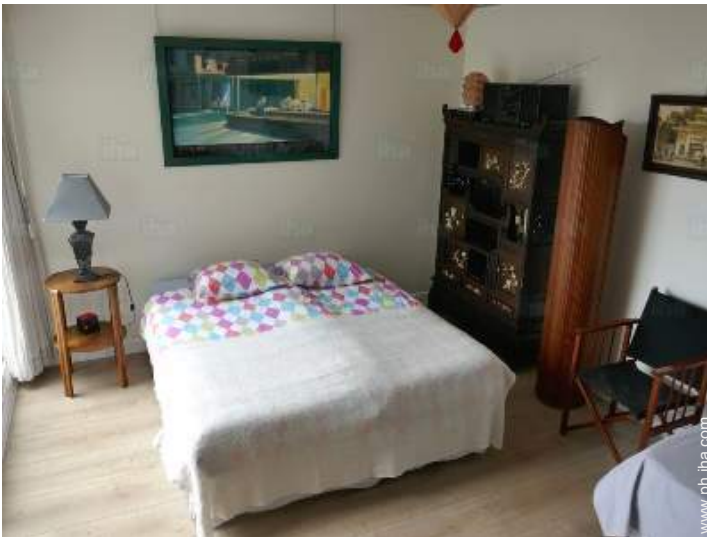

Photo album - 1