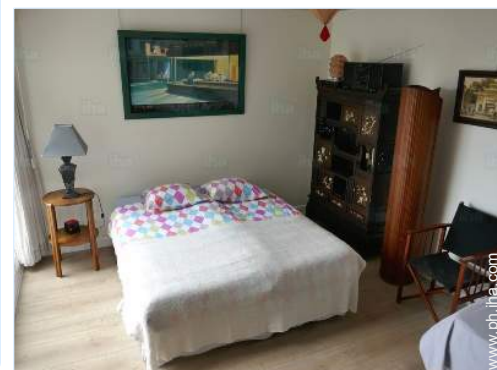

Advert No. 72891

www.ph.ih.com

Interior

- **Receive up to :**
from 1 to 3 person(s)
- **Liveable floor area :**
35m²
- **Interior layout :**
1 Room(s), 1 bedroom(s), 1 shower room, 1 toilets, living room 20m², large american style kitchen, dining area
- **Sleeps - bed(s) :**
1 king-size bed(s), 1 twin bed(s)
- **Guest facilities :**
Elevator, T.V., hi-fi system, t.v points, phone, internet access, high speed internet access, wifi, cupboard, Hanging wardrobe, hair dryer, mobile cool air fan, central heating, Glazed in area, Drapes, Rolling shutters, digipad entry system, fire alarm, digipad entry gates
- **Appliances :**
Crockery/flatware, kitchen utensils, electric coffee maker, electric espresso coffee maker, toaster, juicer, electric hobs, oven, micro-wave oven, extractor hood, reffridgerator, deep freeze, dish washer, washing machine, clothes dryer, vacuum cleaner, iron, ironing board