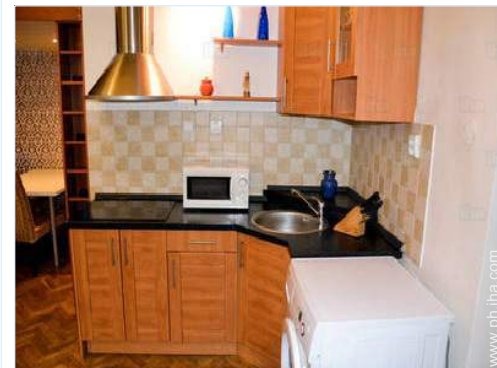

electric stove

sitting room

Kitchen Area

Advert No. 49713

www.ph.ih.com

bedroom

sitting room

Interior

- **Receive up to :**
from 1 to 2 person(s)
- **Liveable floor area :**
45m²
- **Interior layout :**
3 Room(s), 1 bedroom(s), 1 bathroom, 1 shower room, 1 toilets, living room < 9m², sitting room < 9m², Kitchen Area, mezzanine
- **Sleeps - bed(s) :**
1 king-size bed(s)
- **Guest facilities :**
T.V., DVD player, cable/satellite, high speed internet access, wifi, wardrobe, cupboard, hair dryer, heated towel rail, central heating, Drapes, Blinds, fire alarm
- **Appliances :**
Crockery/flatware, kitchen utensils, cafetiere, electric kettle, toaster, electric stove, micro-wave oven, extractor hood, refrigerator, deep freeze, washing machine, vacuum cleaner, iron, ironing board