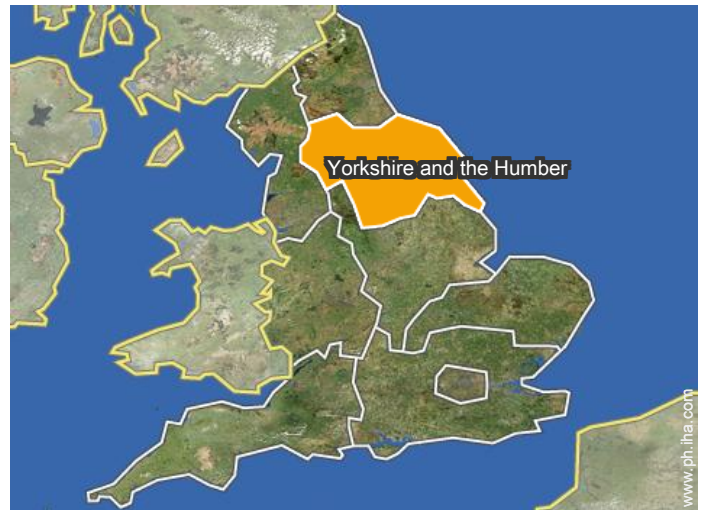

## Location

## Location & Access

" Nearest town is Whitby - approximately 7 miles away, with Scarborough only about 15 miles away. Access to the cottage is along a pedestrian only cobbled street in the old village with parking a short distance away. The property is part way down a steep hill which leads to the beach. "

### ● [Railroad station Whitby](#)

→ Whitby, North Yorkshire, Yorkshire and the Humber, England

→ Distance : 10km

→ Time : 15'

- Whitby : (10km)
- Scarborough : (25km)