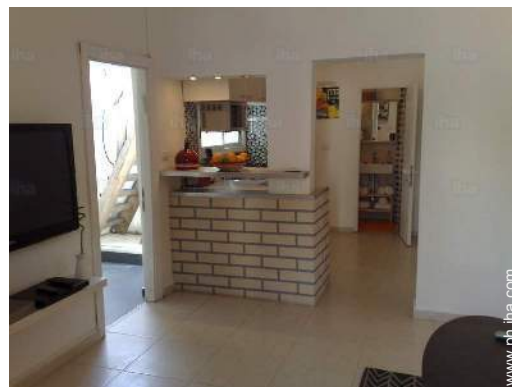

large bedroom

outside

large bedroom

Photo album - 2

Location

Location & Access

GPS coordinates in degrees, minutes, seconds: Latitude 32° 4'46"N - Longitude 34°46'20"E ([Dwelling](#))

Address