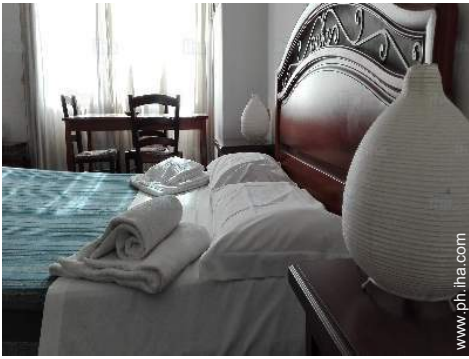

Room "Estate"

3 person(s) : 3 adults