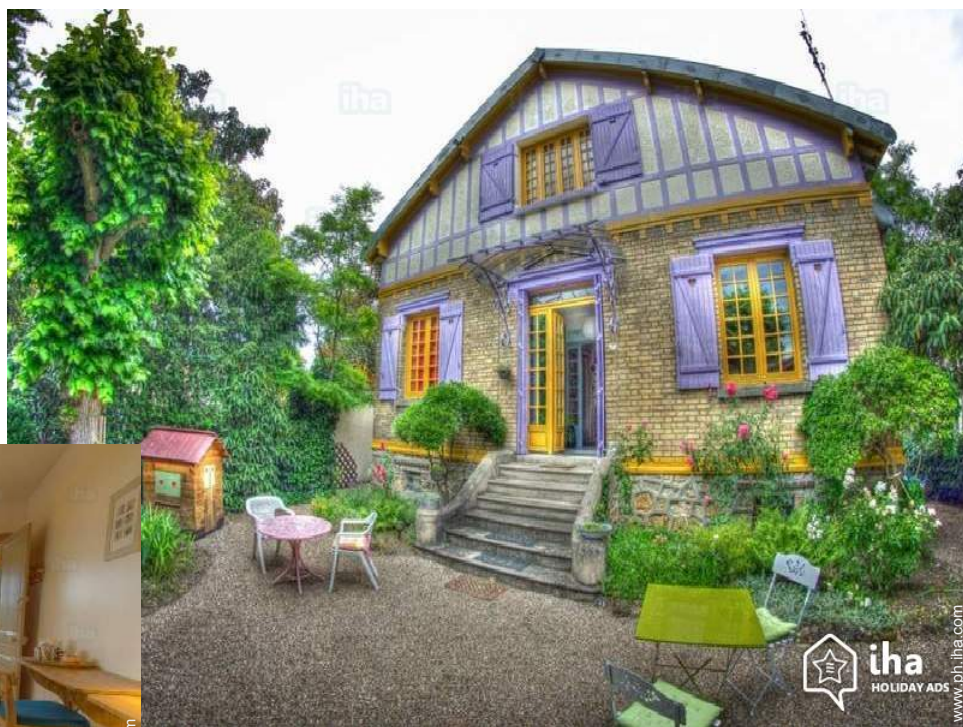

# Bed and Breakfast Paris region "Chez Claudine et Serge"

Quiet, surrounded by greenery, these family rooms are spacious. Located in the House of the owners, near RER A (15 min from Paris), and close to shops and restaurants.